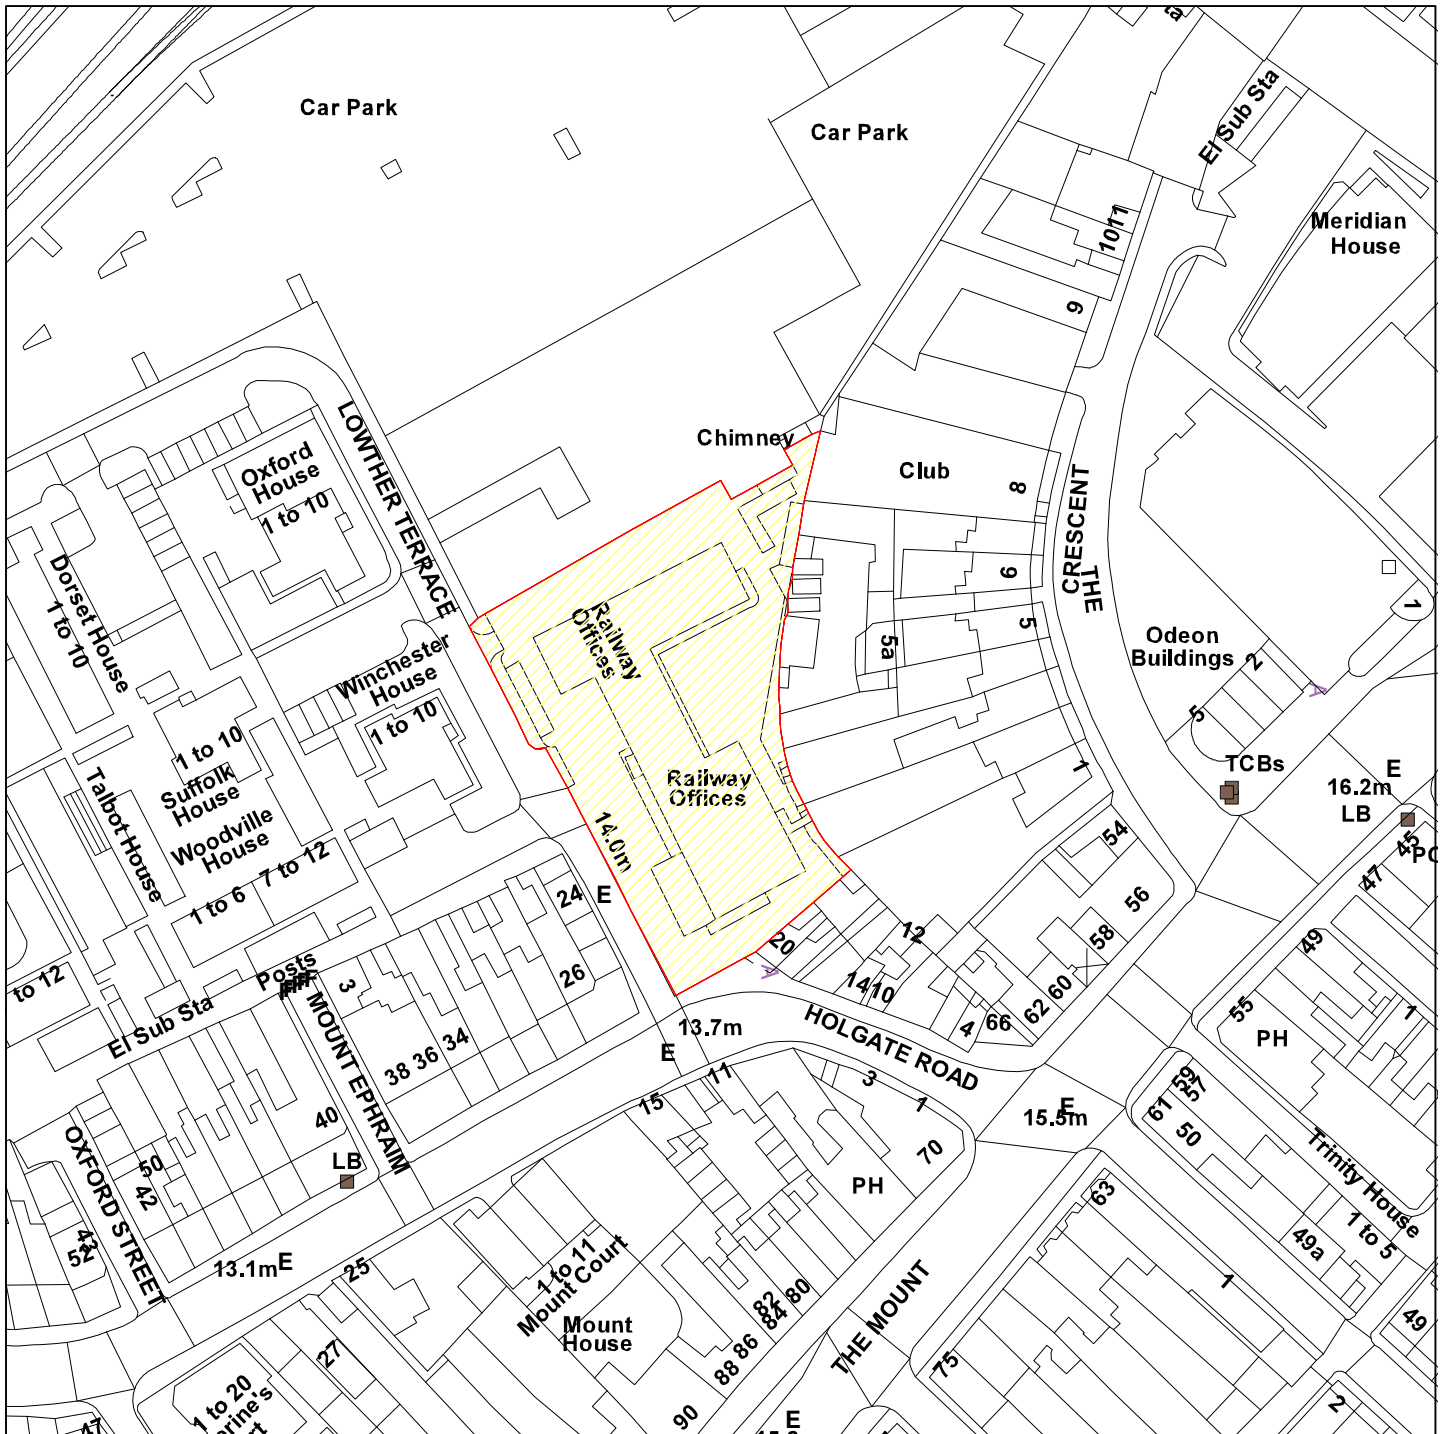

# Holgate Villa 22 Holgate Road

Ref: 11/00436/FULM

Scale : 1:1250

Reproduced from the Ordnance Survey map with the permission of the Controller of Her Majesty's Stationery Office © Crown Copyright 2000.

Unauthorised reproduction infringes Crown Copyright and may lead to prosecution or civil proceedings.